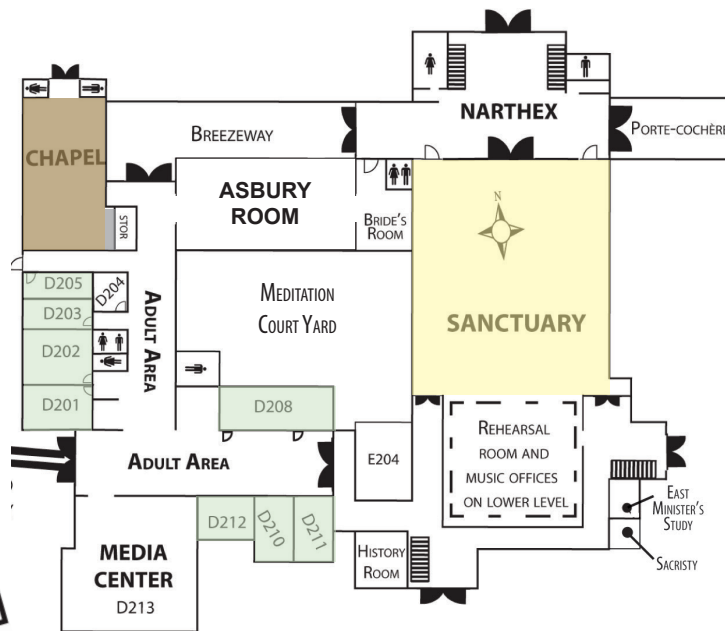

WELCOME TO

WESLEY MEMORIAL

A UNITED METHODIST CONGREGATION

Chestnut Drive

Westchester Drive

MAP KEY

Childcare/Crib Room/Toddlers
Fellowship Hall/Contemporary Worship
Chapel
Sanctuary
Adult Ministries
Children's Ministries
Student Ministries
Conference Room #2
Conference Room #3
Circle View Room

2ND FLOOR ADMINISTRATION BUILDING

3RD FLOOR ADMINISTRATION BUILDING

WESLEY MEMORIAL

A UNITED METHODIST CONGREGATION

MAP KEY

	Fellowship Hall/Contemporary Worship
	Chapel
	Sanctuary
	Adult Ministries