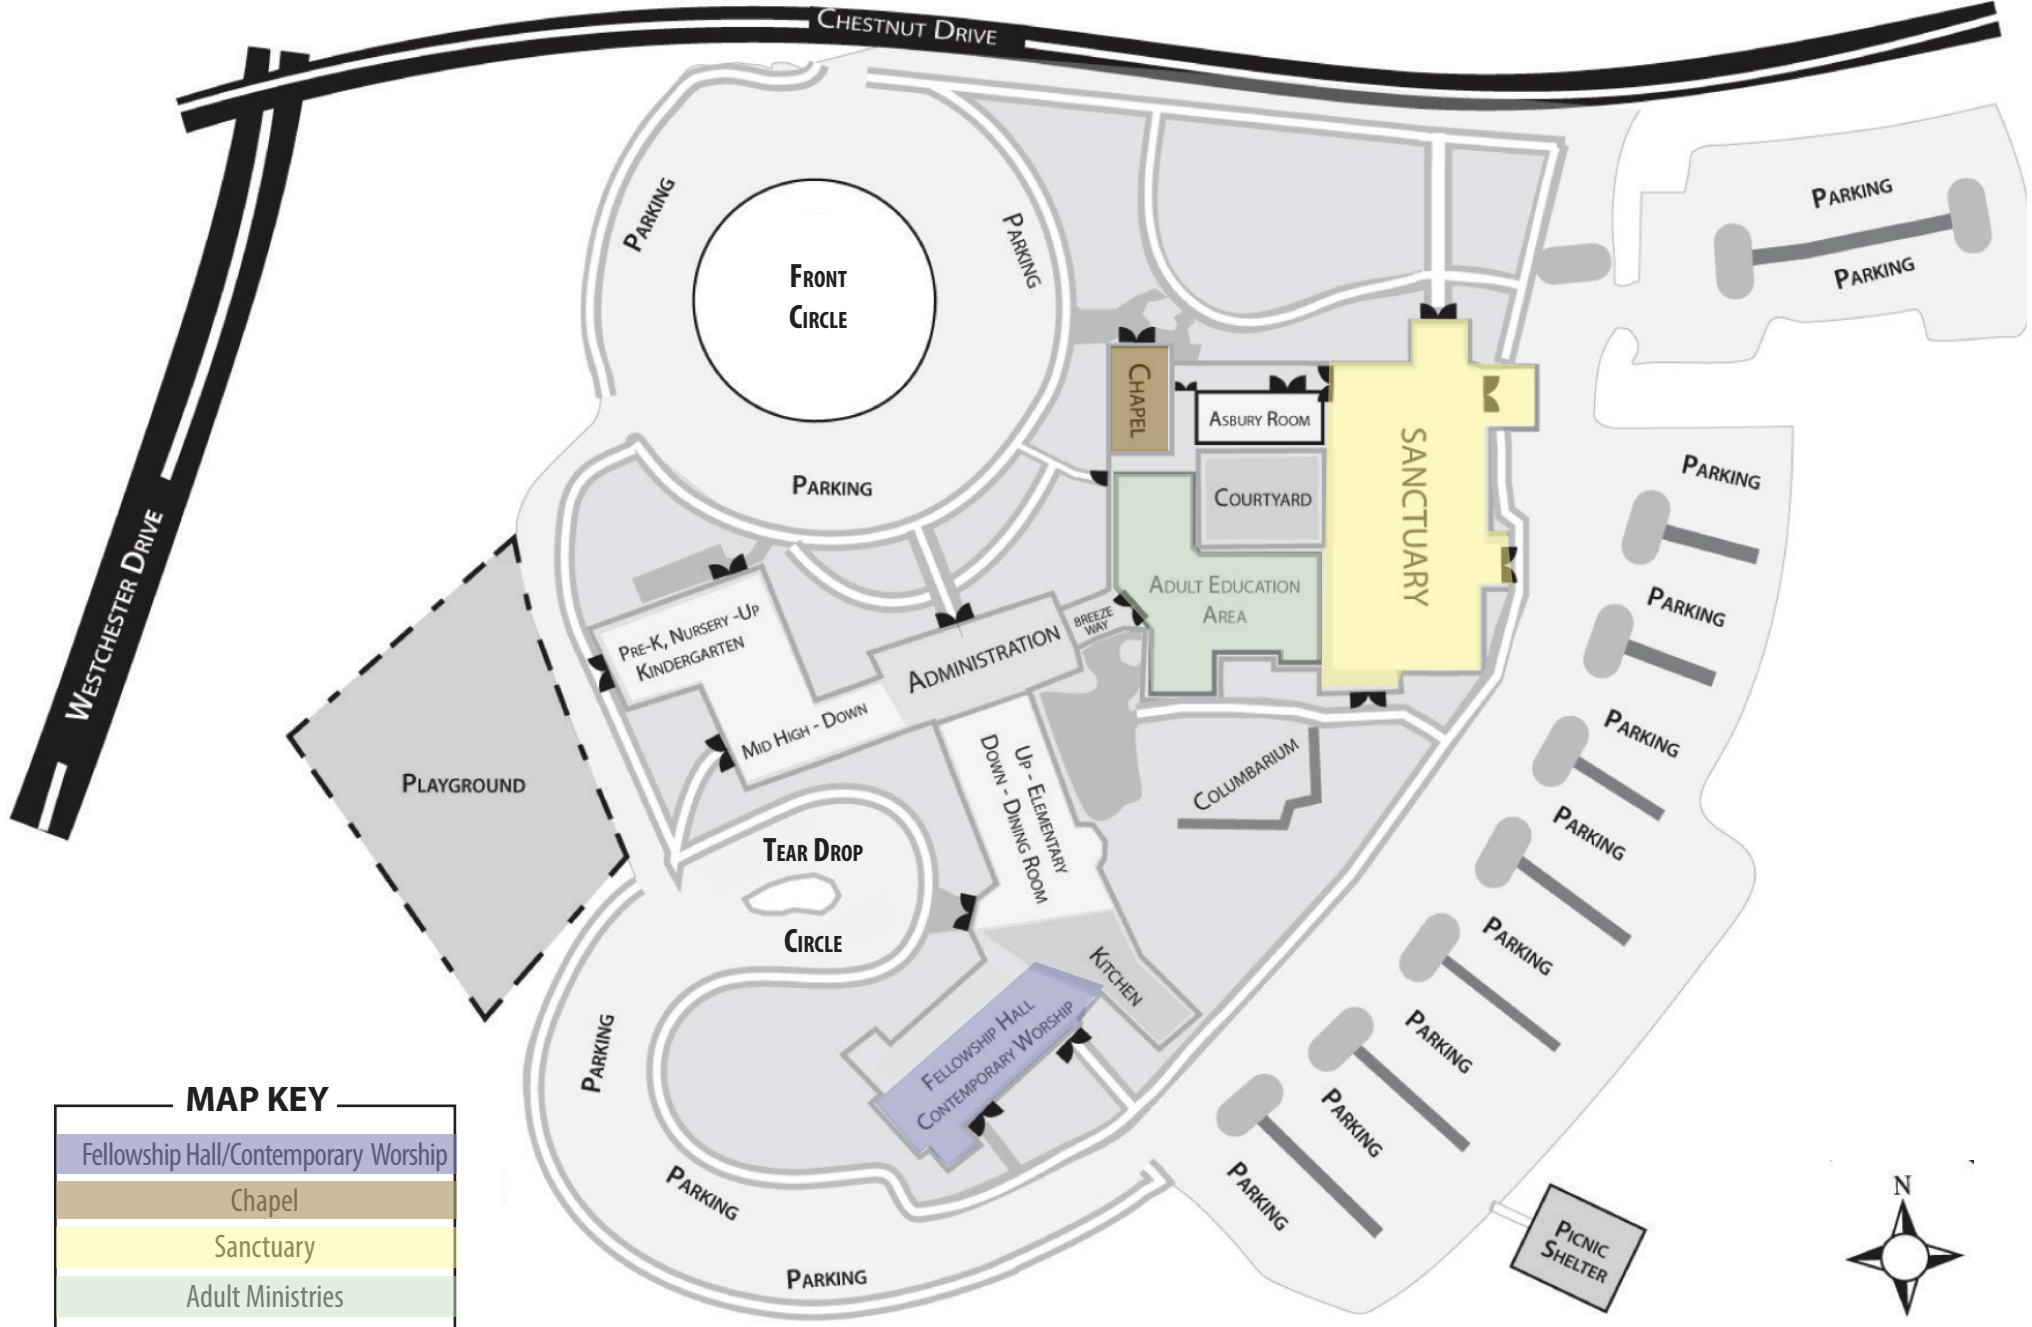

WELCOME TO

WESLEY MEMORIAL

A UNITED METHODIST CONGREGATION

Chestnut Drive

Westchester Drive

MAP KEY

Childcare/Crib Room/Toddlers
Fellowship Hall/Contemporary Worship
Chapel
Sanctuary
Adult Ministries
Children's Ministries
Student Ministries
Conference Room #2
Conference Room #3
Circle View Room

2ND FLOOR ADMINISTRATION BUILDING

3RD FLOOR ADMINISTRATION BUILDING

WESLEY MEMORIAL

A UNITED METHODIST CONGREGATION

MAP KEY

	Fellowship Hall/Contemporary Worship
	Chapel
	Sanctuary
	Adult Ministries