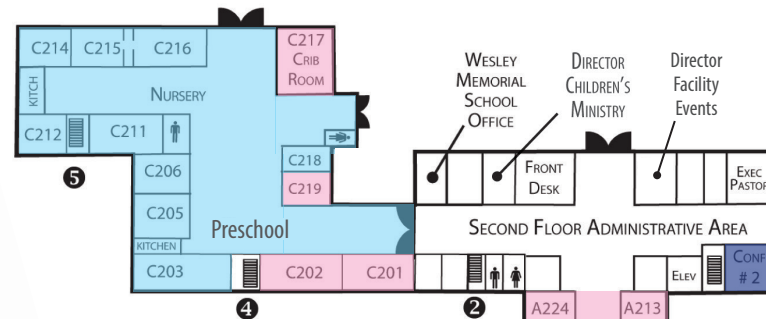

WELCOME TO

WESLEY MEMORIAL

A UNITED METHODIST CONGREGATION

Chestnut Drive

Westchester Drive

MAP KEY

Childcare/Crib Room/Toddlers
Fellowship Hall/Contemporary Worship
Chapel
Sanctuary
Adult Ministries
Children's Ministries
Student Ministries
Conference Room #2
Conference Room #3
Circle View Room

2ND FLOOR ADMINISTRATION BUILDING

3RD FLOOR ADMINISTRATION BUILDING

WESLEY MEMORIAL

A UNITED METHODIST CONGREGATION

MAP KEY

	Fellowship Hall/Contemporary Worship
	Chapel
	Sanctuary
	Adult Ministries