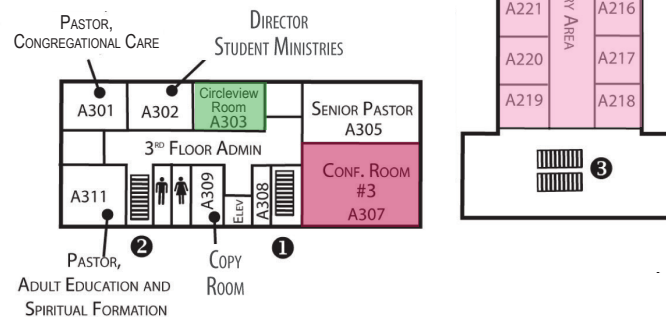

WELCOME TO

WESLEY MEMORIAL

A UNITED METHODIST CONGREGATION

Chestnut Drive

Westchester Drive

MAP KEY

Childcare/Crib Room/Toddlers
Fellowship Hall/Contemporary Worship
Chapel
Sanctuary
Adult Ministries
Children's Ministries
Student Ministries
Conference Room #2
Conference Room #3
Circle View Room

2ND FLOOR ADMINISTRATION BUILDING

3RD FLOOR ADMINISTRATION BUILDING

WESLEY MEMORIAL

A UNITED METHODIST CONGREGATION

MAP KEY

	Fellowship Hall/Contemporary Worship
	Chapel
	Sanctuary
	Adult Ministries